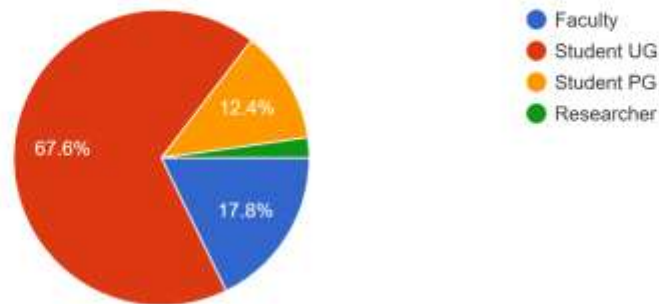

Google Forms

Registration One day International Webinar on Gender Sensitization: Prospects and Challenges

<https://docs.google.com/spreadsheets/d/1tteFJVCo8_PbagjputwIkM1Vmp1CfRogZCas9CKgzaY/edit?usp=sharing>

Designation
315 responses