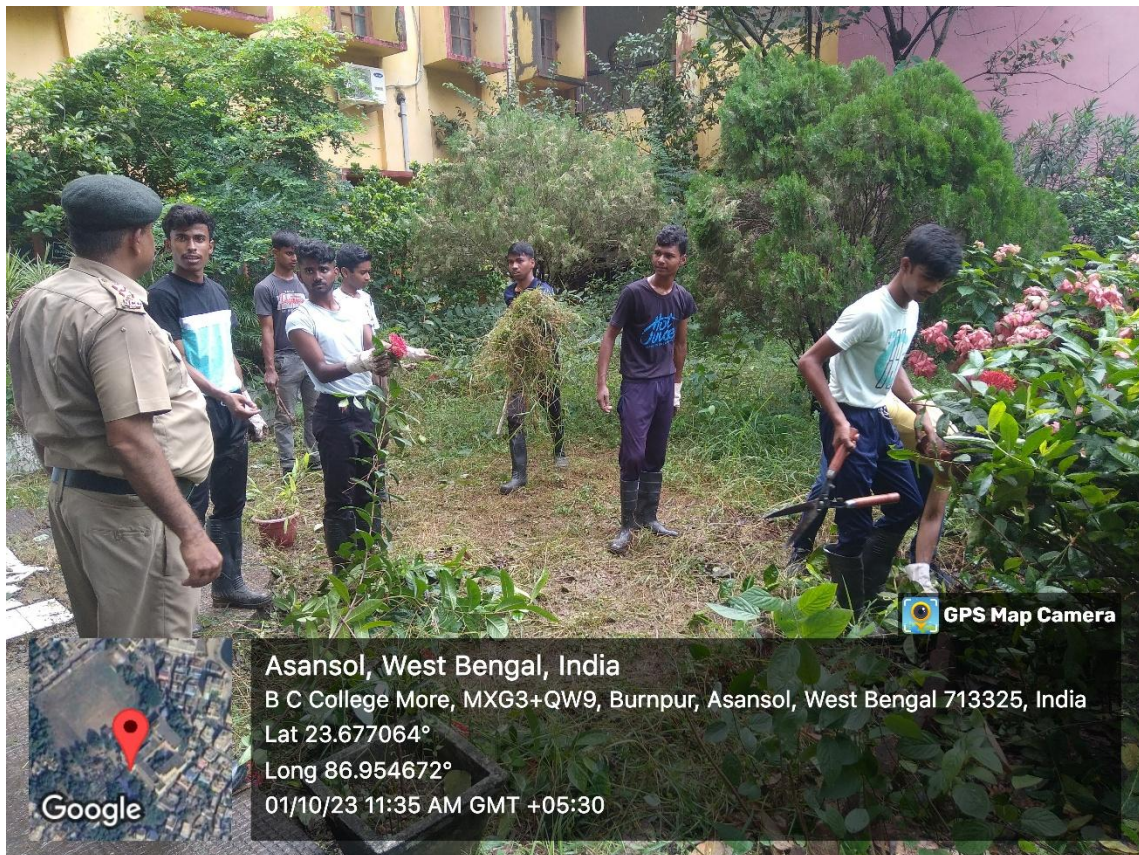

GPS Map Camera

Asansol, West Bengal, India
B C College More, MXG3+QW9, Burnpur, Asansol, West Bengal 713325, India
Lat 23.677064°
Long 86.954672°
01/10/23 11:35 AM GMT +05:30