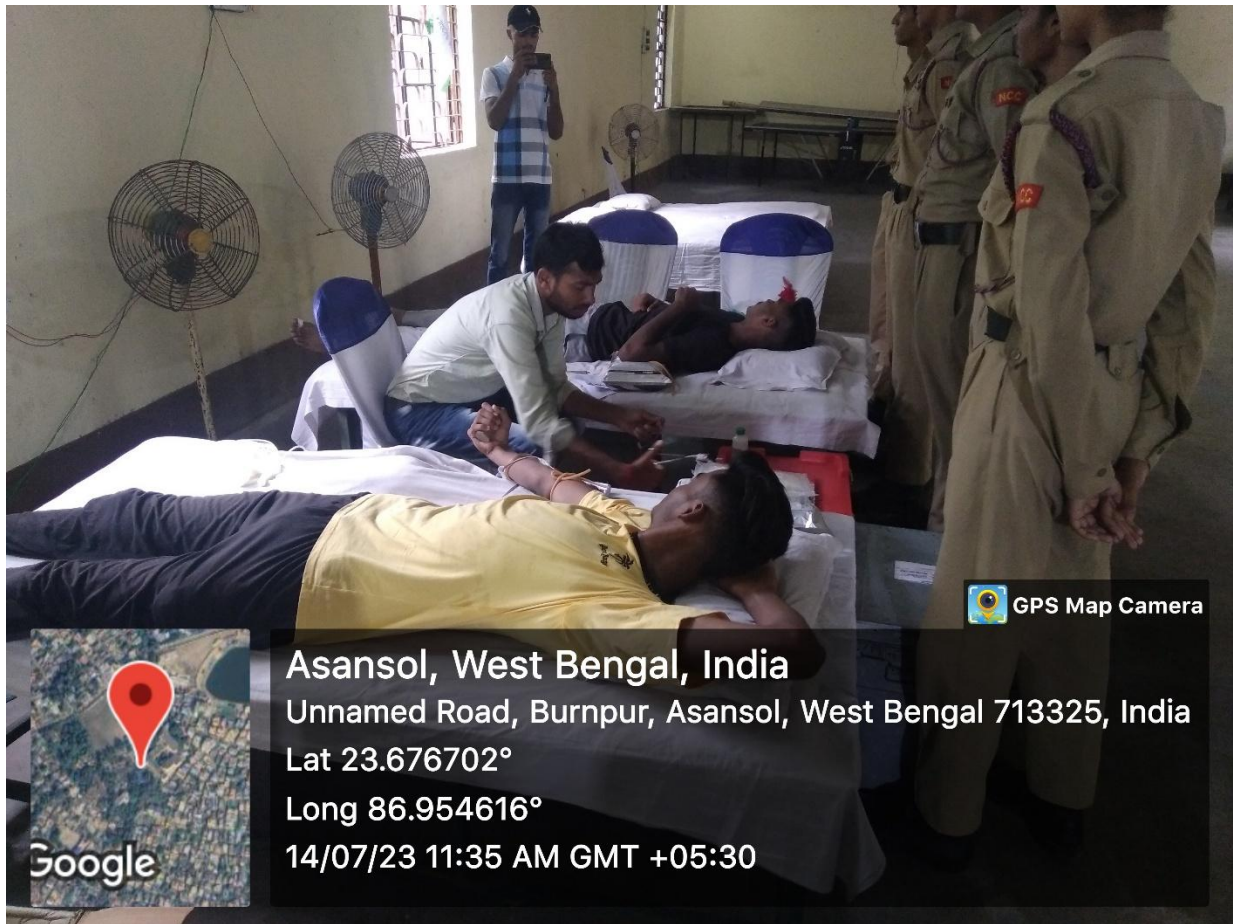

BLOOD DONATIONS

GPS Map Camera